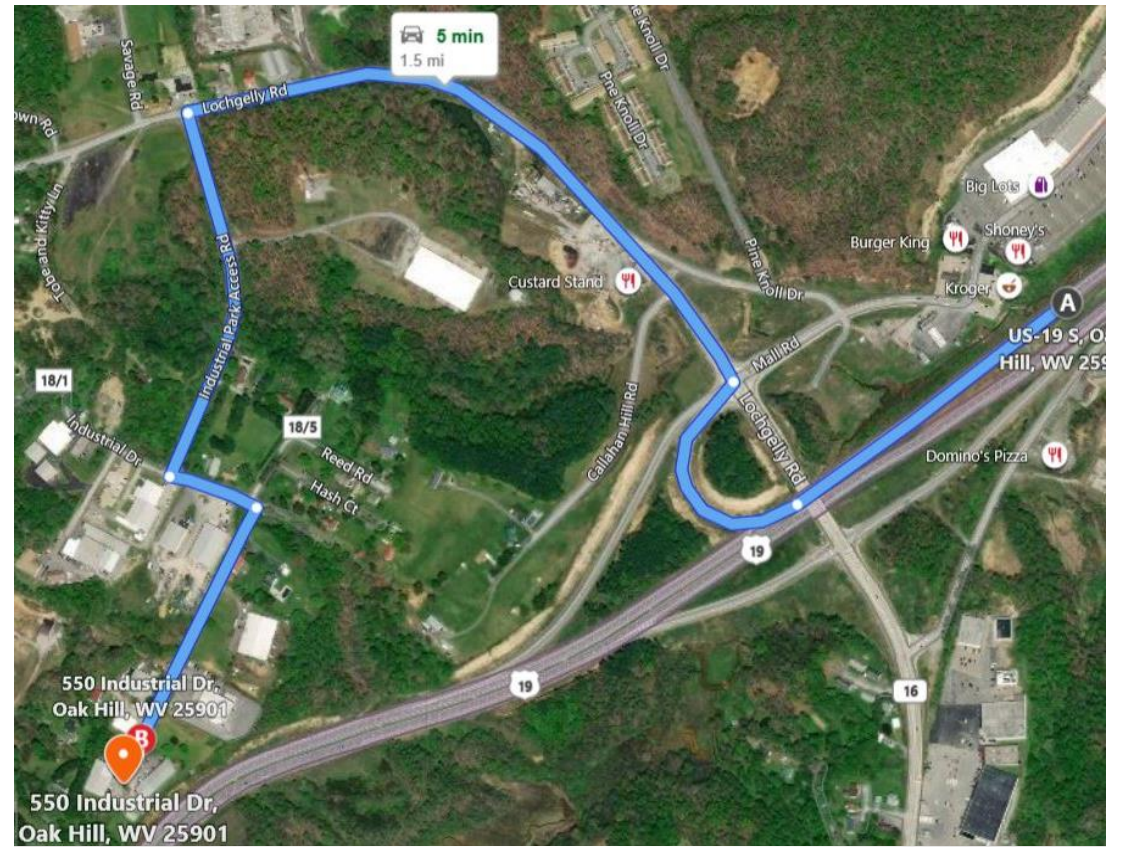

The Oak Hill regional office is located just off US 19 at the Lochgelly Road exit.

From Fayetteville (North)

- Take ramp right for CR-21 /18 / WV-16 toward N. Oak Hill – 0.2 miles
- Turn Left onto Lochgelly Road – 0.7 miles
- Turn left onto Industrial Park Access Road – 0.3 miles
- Turn left onto Industrial Drive – 374 feet
- Follow the paved road and the office is the last building on the right – 0.2 miles

The Oak Hill regional office is located just off US 19 at the Lochgelly Road exit.

From Beckley (South)

- Take ramp right for CR-21 /18 / WV-16 toward N. Oak Hill – 0.2 miles
- Turn Left onto Lochgelly Road – 0.5 miles
- Turn left onto Industrial Park Access Road – 0.5 miles
- Turn left onto Industrial Drive – 374 feet
- Follow the paved road and the office is the last building on the right – 0.2 miles